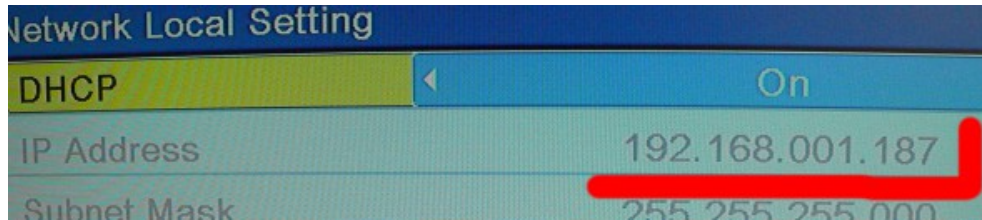

Ariva - Http Server

1. Check your receiver IP adress ?

2. Open your web browser and type in this IP to see Ariva Online Configurator

You can turn http server off/on by going to *Menu > Information > 9999*